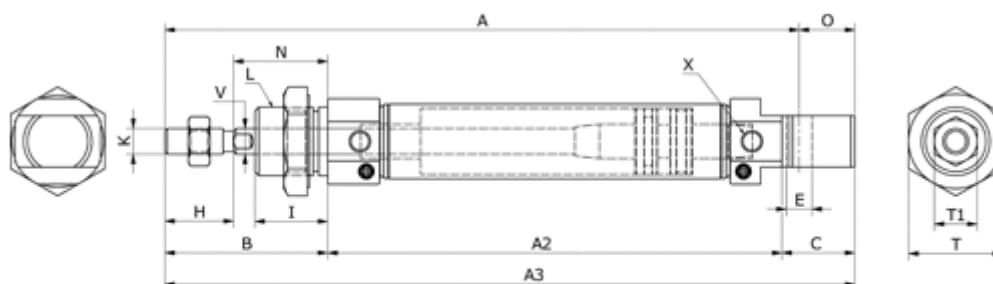

# Data Sheet

Article number: 58MIC25S0160CAG

Description: Cylinder MIC-25x160-S-CA-G, Ø25x160  
Double acting with cushin type - port 1/8"

## Measures

A	= 126	I	= 22	V = 10
A2	= 65	K	= M10x1,25	X = 1/8"
A3	= 137	L	= M22x1,5	
B	= 50	N	= 28	
Bore diameter	= 25	O	= 11	
C	= 22	Stroke	= 160	
E	= 8	T	= 17	
HS	= 22	T1	= 29	